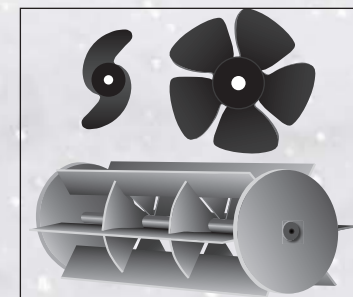

# MAAX<sup>®</sup> FORCE

JET PROPULSION SWIM SYSTEM

The new MAAX<sup>™</sup> Force jet propulsion system uses proprietary 'Anti-Turbulence' technology to boost and smooth the swim stream for the ultimate swimming experience. **Anti-turbulence technology** creates a powerful, smooth, variable jet stream that is completely adjustable and designed to allow you to swim at your individual fitness level.

The MAAX Force Jet Propulsion Swim System has a 30 inch wide swim lane offering a superior swimming experience.

MAAX<sup>™</sup> Force Jet propulsion has **advantages over propellers or paddles** when creating a better swim stream. It is over 30" wide and easily produces a powerful swimming experience. You can also turn on the hydrotherapy mode to add air for a massage while you work out in the jet stream.