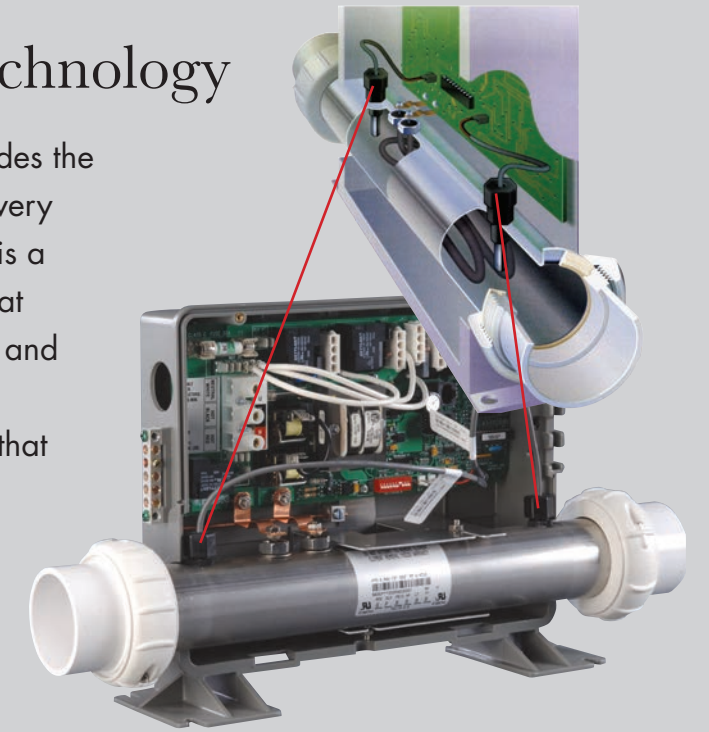

## Steel Frame Construction

The **Steel Frame** of a PowerPool™ is built to stand the test of time. Fabricated from industrial grade steel, the finished frame is designed to withstand the harshest environments.

## Powerworks™ with M7 Technology

An advanced, **state of the art spa controller** provides the ultimate in ease of use, safety and reliability for every spa user. The Powerworks™ with M7 technology is a revolutionary new hardware/software platform that completely eliminates mechanical sensor switches and remote through-wall temperature sensors. The M7 platform features two identical solid state sensors that mount inside the heater manifold. These “Smart Sensors” accurately and reliably measure water temperature while monitoring critical water conditions without the possibility of failure due to mechanical switch malfunction.