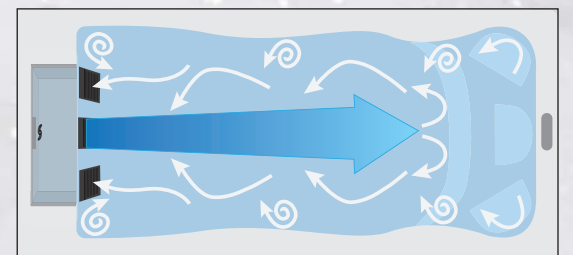

Propeller system turbulence