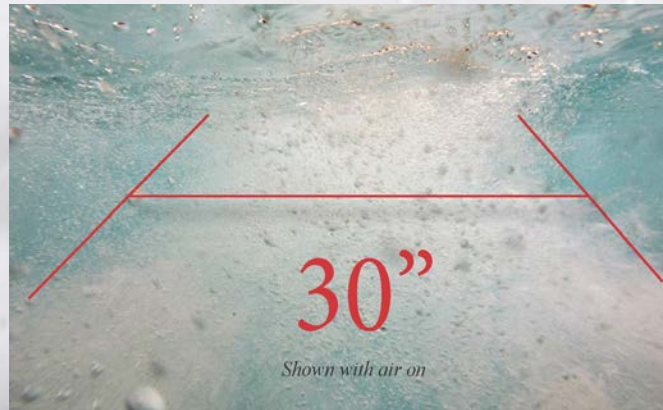

## Rowing

Fitness experts recommend a warm water fitness regiment to maximize weight loss. Strengthen your core and back simultaneously as you utilize the power oars as part of the optional aquatic exercise equipment package.

The MAAX Force Jet Propulsion Swim System has a 30 inch wide swim lane offering a superior swimming experience.

MAAX<sup>™</sup> Force Jet propulsion has **advantages over propellers or paddles** when creating a better swim stream. It is over 30" wide and easily produces a powerful swimming experience. You can also turn on the hydrotherapy mode to add air for a massage while you work out in the jet stream.