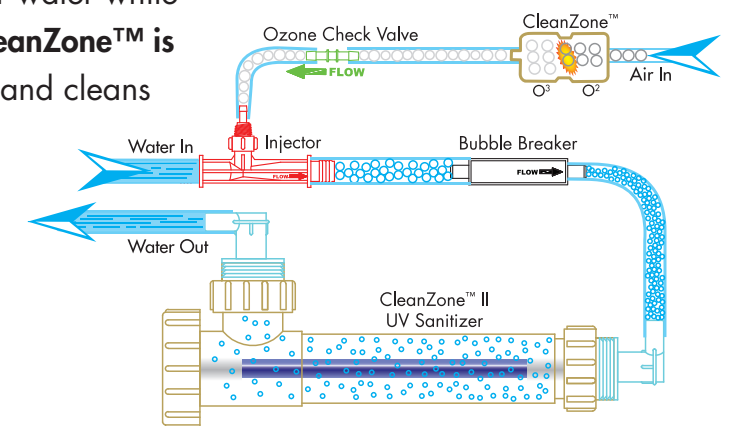

## Powerworks™ with M7 Technology

An advanced, **state of the art spa controller** provides the ultimate in ease of use, safety and reliability for every spa user. The Powerworks™ with M7 technology is a revolutionary new hardware/software platform that completely eliminates mechanical sensor switches and remote through-wall temperature sensors. The M7 platform features two identical solid state sensors that mount inside the heater manifold. These “Smart Sensors” accurately and reliably measure water temperature while monitoring critical water conditions without the possibility of failure due to mechanical switch malfunction.

## Dual Sanitization System

The dual sanitization systems utilizes the oxidation power of ozone combined with sanitization power of UVC light to provide clean clear water. This is the same technology that is used to **sanitize drinking water** all over the world.

### CleanZone™

PowerPool's CleanZone™ water purification system will automatically maintain healthy, crystal clear water while greatly reducing chemical maintenance. **CleanZone™ is a cartridge oxidizer** that generates oxygen and cleans your spa water.